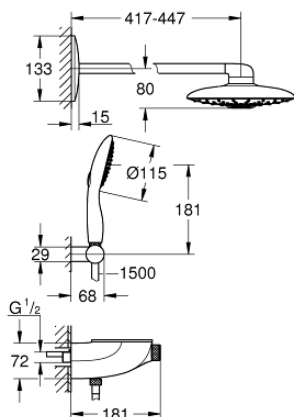

## 26 443 LS0 RAINSHOWER SYSTEM SMARTCONTROL DUO 360 COMBI SHOWER SYSTEM WITH THERMOSTAT, EXPOSED/CONCEALED

### PRODUCT DESCRIPTION

- Colour: moon white/chrome
- consisting of:
  - exposed/concealed SmartControl thermostat
  - allows change between:
    - head shower Rainshower Duo 360 with horizontal 450 mm shower arm, spray plate white
    - spray patterns: GROHE PureRain/GROHE Rain O<sup>2</sup> spray\* and TrioMassage
  - maximum flow rate (at 3 bar): 21 l/min
- hand shower Power&Soul 115, spray plate white (27 671)
  - maximum flow rate (at 3 bar): 7.5 l/min
- hand shower wall holder (27 055)
- Silverflex shower hose 1500 mm 1/2" x 1/2" (28 364)
  - minimum flow rate 10 l/min
- GROHE DreamSpray - perfect spray pattern
- GROHE LongLife finish
- GROHE CoolTouch - no risk of scalding
- GROHE TurboStat - compact cartridge with wax thermoelement
- GROHE EcoJoy - less water, perfect flow
- GROHE SafeStop - safety button at 38°C
- GROHE SafeStop Plus - optional temperature limiter at 43°C included
- GROHE SmartControl - control the shower with intuitive push/turn button
- GROHE EasyReach shower tray
- GROHE SpeedClean - effortless limescale removal
- Inner WaterGuide - inner insulation for surface protection
- TwistStop - to prevent hose from twisting
- requires rough-in set 26 264 and concealed unit 26 449 – all to be ordered separately
- \* to be decided at first installation; factory default setting: GROHE PureRain
- GROHE LongLife finish