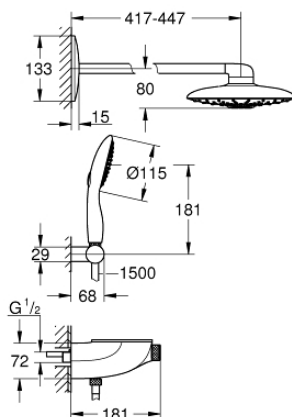

26 443 LS0 RAINSHOWER SYSTEM SMARTCONTROL DUO 360 COMBI SHOWER SYSTEM WITH THERMOSTAT, EXPOSED/CONCEALED

PRODUCT DESCRIPTION

- Tyc: moon white/chrome
- consisting of:
 - exposed/concealed SmartControl thermostat
 - allows change between:
 - head shower Rainshower Duo 360 with horizontal 450 mm shower arm, spray plate white
 - spray patterns: GROHE PureRain/GROHE Rain O² spray* and TrioMassage
 - maximum flow rate (at 3 bar): 21 l/min
- hand shower Power&Soul 115, spray plate white (27 671)
 - maximum flow rate (at 3 bar): 7.5 l/min
- hand shower wall holder (27 055)
- Silverflex shower hose 1500 mm 1/2" x 1/2" (28 364)
 - minimum flow rate 10 l/min
- GROHE DreamSpray - perfect spray pattern
- GROHE LongLife finish
- GROHE CoolTouch - no risk of scalding
- GROHE TurboStat - compact cartridge with wax thermoelement
- GROHE EcoJoy - Less water, perfect flow
- GROHE SafeStop safety button at 38°C (calibration required)
- GROHE SafeStop Plus - optional temperature limiter at 43°C included
- GROHE SmartControl - control the shower with intuitive push/turn button
- GROHE EasyReach shower tray
- GROHE SpeedClean - effortless limescale removal
- Inner WaterGuide - inner insulation for surface protection
- TwistStop - to prevent hose from twisting
- requires rough-in set 26 264 and concealed unit 26 449 – all to be ordered separately
- * to be decided at first installation; factory default setting: GROHE PureRain
- GROHE LongLife finish