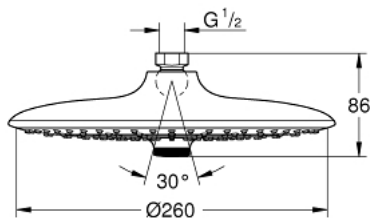

### PRODUCT DESCRIPTION

- Colour: chrome
- spray patterns: Rain, SmartRain, Jet
- maximum flow rate (at 3 bar): 12.5 l/min
- Ø 260 mm
- ball joint ± 15° rotatable
- connection thread 1/2"
- GROHE DreamSpray - perfect spray pattern
- GROHE LongLife finish
- GROHE SpeedClean - effortless limescale removal
- Inner WaterGuide - inner insulation for surface protection
- suitable for instantaneous heater

### SPARE PARTS

1: Fibre seal dia. Ø 18,5 x Ø 12 x 2 (Spare part-nr. 0138900M)

2: Dirt strainer (Spare part-nr. 48007000)