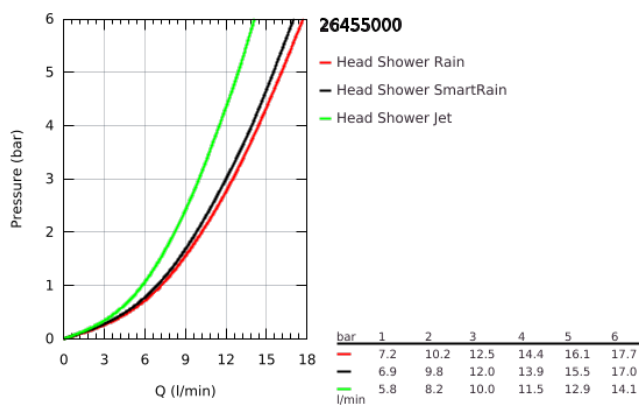

## 26 455 000 EUPHORIA 260 HEAD SHOWER 3 SPRAYS

### PRODUCT DESCRIPTION

- Colour: chrome
- spray patterns: Rain, SmartRain, Jet
- maximum flow rate (at 3 bar): 12.5 l/min
- Ø 260 mm
- ball joint ± 15° rotatable
- connection thread 1/2"
- GROHE DreamSpray - perfect spray pattern
- GROHE LongLife finish
- GROHE SpeedClean - effortless limescale removal
- Inner WaterGuide - inner insulation for surface protection
- suitable for instantaneous heater