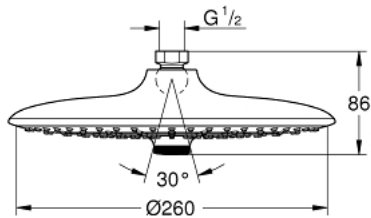

26 455 000 EUPHORIA 260 HEAD SHOWER 3 SPRAYS

PRODUCT DESCRIPTION

- Tyc: Chrome
- spray patterns: Rain, SmartRain, Jet
- maximum flow rate (at 3 bar): 12.5 l/min
- Ø 260 mm
- ball joint ± 15° rotatable
- connection thread 1/2"
- GROHE DreamSpray - perfect spray pattern
- GROHE LongLife finish
- GROHE SpeedClean - effortless limescale removal
- Inner WaterGuide - inner insulation for surface protection
- suitable for instantaneous heater

26 455 000 EUPHORIA 260 HEAD SHOWER 3 SPRAYS

SPARE PARTS

1: Fibre seal Ø 18,5 x Ø 12 x 2 (Spare part-nr. 0138900M)

2: Dirt strainer (Spare part-nr. 48007000)