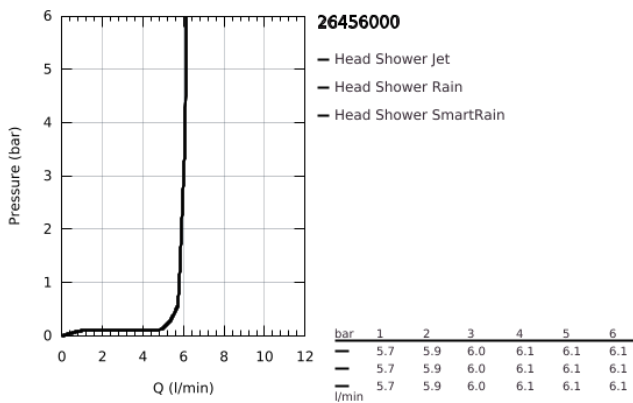

26 456 000 EUPHORIA 260 HEAD SHOWER 3 SPRAYS

PRODUCT DESCRIPTION

- Colour: chrome
- spray patterns: Rain, SmartRain, Jet
- maximum flow rate (at 3 bar): 6 l/min
- Ø 260 mm
- ball joint ± 15° rotatable
- connection thread 1/2"
- GROHE EcoJoy - less water, perfect flow
- GROHE DreamSpray - perfect spray pattern
- GROHE LongLife finish
- GROHE SpeedClean - effortless limescale removal
- Inner WaterGuide - inner insulation for surface protection
- suitable for instantaneous heater
- min. recommended pressure 1.0 bar

26 456 000 EUPHORIA 260 HEAD SHOWER 3 SPRAYS

SPARE PARTS

1: Fibre seal dia. \varnothing 18,5 x \varnothing 12 x 2 (Spare part-nr. 0138900M)

2: Dirt strainer (Spare part-nr. 48007000)