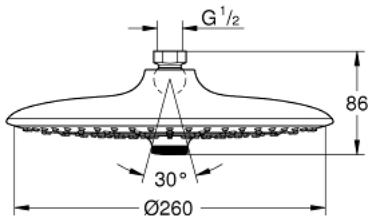

26 456 000 EUPHORIA 260 HEAD SHOWER 3 SPRAYS

PRODUCT DESCRIPTION

- Colour: chrome
- spray patterns: Rain, SmartRain, Jet
- maximum flow rate (at 3 bar): 6 l/min
- Ø 260 mm
- ball joint ± 15° rotatable
- connection thread 1/2"
- GROHE EcoJoy - less water, perfect flow
- GROHE DreamSpray - perfect spray pattern
- GROHE LongLife finish
- GROHE SpeedClean - effortless limescale removal
- Inner WaterGuide - inner insulation for surface protection
- suitable for instantaneous heater
- min. recommended pressure 1.0 bar

26 456 000 EUPHORIA 260 HEAD SHOWER 3 SPRAYS

SPARE PARTS

1: Fibre seal dia. \varnothing 18,5 x \varnothing 12 x 2 (Spare part-nr. 0138900M)

2: Dirt strainer (Spare part-nr. 48007000)