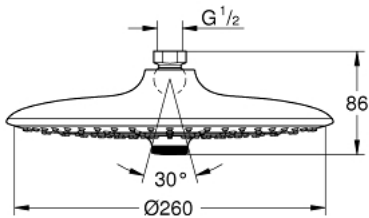

26 456 000 EUPHORIA 260 HEAD SHOWER 3 SPRAYS

PRODUCT DESCRIPTION

- Tyc: Chrome
- spray patterns: Rain, SmartRain, Jet
- maximum flow rate (at 3 bar): 6 l/min
- Ø 260 mm
- ball joint ± 15° rotatable
- connection thread 1/2"
- GROHE EcoJoy - Less water, perfect flow
- GROHE DreamSpray - perfect spray pattern
- GROHE LongLife finish
- GROHE SpeedClean - effortless limescale removal
- Inner WaterGuide - inner insulation for surface protection
- suitable for instantaneous heater
- min. recommended pressure 1.0 bar

26 456 000 EUPHORIA 260 HEAD SHOWER 3 SPRAYS

SPARE PARTS

1: Fibre seal Ø 18,5 x Ø 12 x 2 (Spare part-nr. 0138900M)

2: Dirt strainer (Spare part-nr. 48007000)