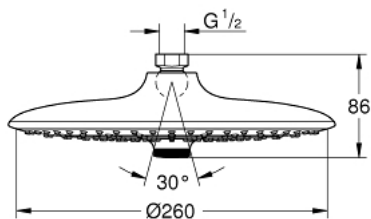

26 456 EN0 EUPHORIA 260 HEAD SHOWER 3 SPRAYS

PRODUCT DESCRIPTION

- Colour: brushed nickel
- spray patterns: Rain, SmartRain, Jet
- maximum flow rate (at 3 bar): 6 l/min
- Ø 260 mm
- ball joint ± 15° rotatable
- connection thread 1/2"
- GROHE EcoJoy - less water, perfect flow
- GROHE DreamSpray - perfect spray pattern
- GROHE LongLife finish
- GROHE SpeedClean - effortless limescale removal
- Inner WaterGuide - inner insulation for surface protection
- suitable for instantaneous heater
- min. recommended pressure 1.0 bar

26 456 EN0 EUPHORIA 260 HEAD SHOWER 3 SPRAYS

SPARE PARTS

1: Fibre seal dia. \varnothing 18,5 x \varnothing 12 x 2 (Spare part-nr. 0138900M)

2: Dirt strainer (Spare part-nr. 48007000)