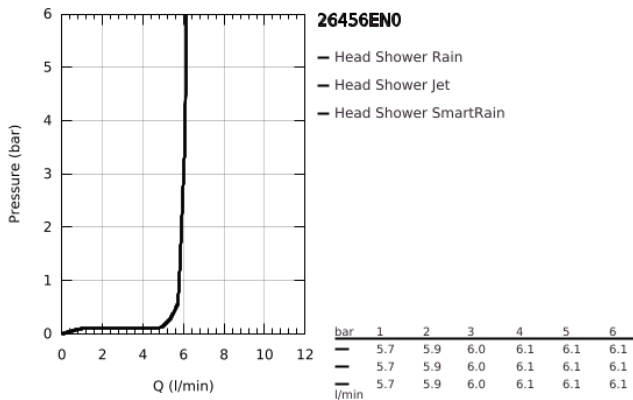

26 456 EN0 EUPHORIA 260 HEAD SHOWER 3 SPRAYS

PRODUCT DESCRIPTION

- Colour: brushed nickel
- spray patterns: Rain, SmartRain, Jet
- maximum flow rate (at 3 bar): 6 l/min
- Ø 260 mm
- ball joint ± 15° rotatable
- connection thread 1/2"
- GROHE EcoJoy - less water, perfect flow
- GROHE DreamSpray - perfect spray pattern
- GROHE LongLife finish
- GROHE SpeedClean - effortless limescale removal
- Inner WaterGuide - inner insulation for surface protection
- suitable for instantaneous heater
- min. recommended pressure 1.0 bar

26 456 EN0 EUPHORIA 260 HEAD SHOWER 3 SPRAYS

SPARE PARTS

1: Fibre seal dia. \varnothing 18,5 x \varnothing 12 x 2 (Spare part-nr. 0138900M)

2: Dirt strainer (Spare part-nr. 48007000)