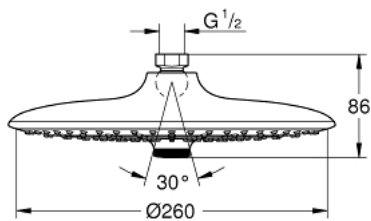

26 456 EN0 EUPHORIA 260 HEAD SHOWER 3 SPRAYS

PRODUCT DESCRIPTION

- Tyc: brushed nickel
- spray patterns: Rain, SmartRain, Jet
- maximum flow rate (at 3 bar): 6 l/min
- Ø 260 mm
- ball joint ± 15° rotatable
- connection thread 1/2"
- GROHE EcoJoy - Less water, perfect flow
- GROHE DreamSpray - perfect spray pattern
- GROHE LongLife finish
- GROHE SpeedClean - effortless limescale removal
- Inner WaterGuide - inner insulation for surface protection
- suitable for instantaneous heater
- min. recommended pressure 1.0 bar

26 456 EN0 EUPHORIA 260 HEAD SHOWER 3 SPRAYS

SPARE PARTS

- 1: Fibre seal \varnothing 18,5 x \varnothing 12 x 2 (Spare part-nr. 0138900M)
- 2: Dirt strainer (Spare part-nr. 48007000)