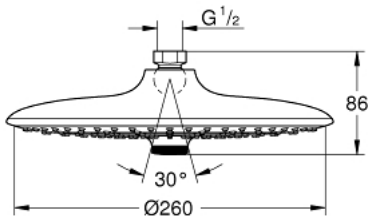

26 457 000 EUPHORIA 260 HEAD SHOWER 3 SPRAYS

PRODUCT DESCRIPTION

- Colour: chrome
- spray patterns: Rain, SmartRain, Jet
- maximum flow rate (at 3 bar): 7.5 l/min
- Ø 260 mm
- ball joint ± 15° rotatable
- connection thread 1/2"
- GROHE EcoJoy - less water, perfect flow
- GROHE DreamSpray - perfect spray pattern
- GROHE LongLife finish
- GROHE SpeedClean - effortless limescale removal
- Inner WaterGuide - inner insulation for surface protection
- suitable for instantaneous heater

26 457 000 EUPHORIA 260 HEAD SHOWER 3 SPRAYS

SPARE PARTS

1: Fibre seal dia. \varnothing 18,5 x \varnothing 12 x 2 (Spare part-nr. 0138900M)

2: Dirt strainer (Spare part-nr. 48007000)