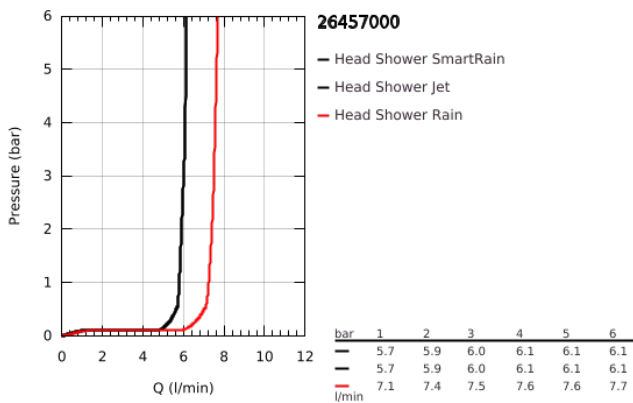

26 457 000 EUPHORIA 260 HEAD SHOWER 3 SPRAYS

PRODUCT DESCRIPTION

- Colour: chrome
- spray patterns: Rain, SmartRain, Jet
- maximum flow rate (at 3 bar): 7.5 l/min
- Ø 260 mm
- ball joint ± 15° rotatable
- connection thread 1/2"
- GROHE EcoJoy - less water, perfect flow
- GROHE DreamSpray - perfect spray pattern
- GROHE LongLife finish
- GROHE SpeedClean - effortless limescale removal
- Inner WaterGuide - inner insulation for surface protection
- suitable for instantaneous heater

26 457 000 EUPHORIA 260 HEAD SHOWER 3 SPRAYS

SPARE PARTS

1: Fibre seal dia. \varnothing 18,5 x \varnothing 12 x 2 (Spare part-nr. 0138900M)

2: Dirt strainer (Spare part-nr. 48007000)