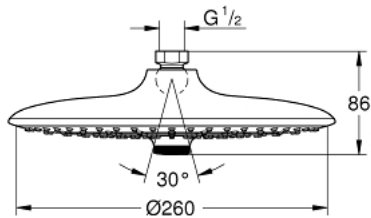

26 457 000 EUPHORIA 260 HEAD SHOWER 3 SPRAYS

PRODUCT DESCRIPTION

- Tyc: Chrome
- spray patterns: Rain, SmartRain, Jet
- maximum flow rate (at 3 bar): 7.5 l/min
- Ø 260 mm
- ball joint ± 15° rotatable
- connection thread 1/2"
- GROHE EcoJoy - Less water, perfect flow
- GROHE DreamSpray - perfect spray pattern
- GROHE LongLife finish
- GROHE SpeedClean - effortless limescale removal
- Inner WaterGuide - inner insulation for surface protection
- suitable for instantaneous heater

26 457 000 EUPHORIA 260 HEAD SHOWER 3 SPRAYS

SPARE PARTS

1: Fibre seal Ø 18,5 x Ø 12 x 2 (Spare part-nr. 0138900M)

2: Dirt strainer (Spare part-nr. 48007000)