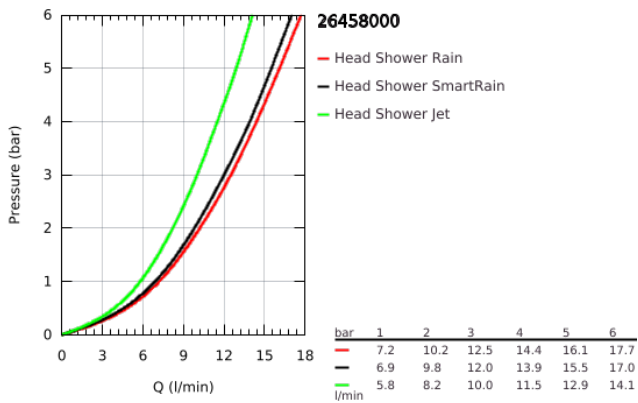

26 458 000 EUPHORIA 260 HEAD SHOWER SET 380 MM, 3 SPRAYS

PRODUCT DESCRIPTION

- Colour: chrome
- consisting of:
 - head shower Euphoria 260 (26 455)
 - spray patterns: Rain, SmartRain, Jet
 - maximum flow rate (at 3 bar): 12.5 l/min
 - shower arm Rainshower 380 mm (28 361)
- GROHE DreamSpray - perfect spray pattern
- GROHE LongLife finish
- GROHE SpeedClean - effortless limescale removal
- Inner WaterGuide - inner insulation for surface protection
- suitable for instantaneous heater

26 458 000 **EUPHORIA 260 HEAD SHOWER SET 380 MM, 3 SPRAYS**

SPARE PARTS

- 1: Escutcheon (Spare part-nr. 11741000)
- 2: Fibre seal dia. \varnothing 18,5 x \varnothing 12 x 2 (Spare part-nr. 0138900M)
- 3: Dirt strainer (Spare part-nr. 48007000)