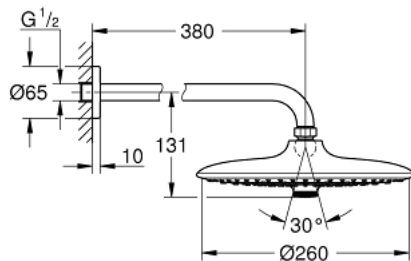

26 458 000 EUPHORIA 260 HEAD SHOWER SET 380 MM, 3 SPRAYS

PRODUCT DESCRIPTION

- Colour: chrome
- consisting of:
 - head shower Euphoria 260 (26 455)
 - spray patterns: Rain, SmartRain, Jet
 - maximum flow rate (at 3 bar): 12.5 l/min
 - shower arm Rainshower 380 mm (28 361)
- GROHE DreamSpray - perfect spray pattern
- GROHE LongLife finish
- GROHE SpeedClean - effortless limescale removal
- Inner WaterGuide - inner insulation for surface protection
- suitable for instantaneous heater

26 458 000 **EUPHORIA 260 HEAD SHOWER SET 380 MM, 3 SPRAYS**

SPARE PARTS

- 1: Escutcheon (Spare part-nr. 11741000)
- 2: Fibre seal dia. \varnothing 18,5 x \varnothing 12 x 2 (Spare part-nr. 0138900M)
- 3: Dirt strainer (Spare part-nr. 48007000)