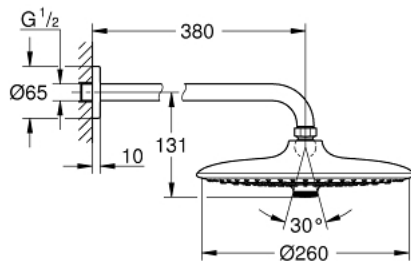

26 458 000 **EUPHORIA 260 HEAD SHOWER SET 380 MM, 3 SPRAYS**

PRODUCT DESCRIPTION

- Tyc: Chrome
- consisting of:
 - head shower Euphoria 260 (26 455)
 - spray patterns: Rain, SmartRain, Jet
 - maximum flow rate (at 3 bar): 12.5 l/min
 - shower arm Rainshower 380 mm (28 361)
- GROHE DreamSpray - perfect spray pattern
- GROHE LongLife finish
- GROHE SpeedClean - effortless limescale removal
- Inner WaterGuide - inner insulation for surface protection
- suitable for instantaneous heater

26 458 000 **EUPHORIA 260 HEAD SHOWER SET 380 MM, 3 SPRAYS**

SPARE PARTS

- 1: Escutcheon (Spare part-nr. 11741000)
- 2: Fibre seal \varnothing 18,5 x \varnothing 12 x 2 (Spare part-nr. 0138900M)
- 3: Dirt strainer (Spare part-nr. 48007000)