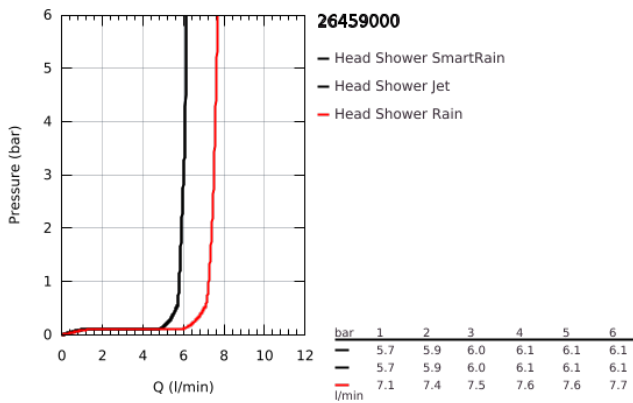

26 459 000 EUPHORIA 260 HEAD SHOWER SET 380 MM, 3 SPRAYS

PRODUCT DESCRIPTION

- Colour: chrome
- consisting of:
 - head shower Euphoria 260 (26 457)
 - spray patterns: Rain, SmartRain, Jet
 - maximum flow rate (at 3 bar): 7.5 l/min
 - shower arm Rainshower 380 mm (28 361)
- GROHE EcoJoy - less water, perfect flow
- GROHE DreamSpray - perfect spray pattern
- GROHE LongLife finish
- GROHE SpeedClean - effortless limescale removal
- Inner WaterGuide - inner insulation for surface protection
- suitable for instantaneous heater

26 459 000 **EUPHORIA 260 HEAD SHOWER SET 380 MM, 3 SPRAYS**

SPARE PARTS

- 1: Escutcheon (Spare part-nr. 11741000)
- 2: Fibre seal dia. \varnothing 18,5 x \varnothing 12 x 2 (Spare part-nr. 0138900M)
- 3: Dirt strainer (Spare part-nr. 48007000)