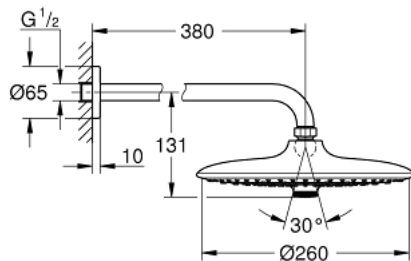

26 459 000 EUPHORIA 260 HEAD SHOWER SET 380 MM, 3 SPRAYS

PRODUCT DESCRIPTION

- Colour: chrome
- consisting of:
 - head shower Euphoria 260 (26 457)
 - spray patterns: Rain, SmartRain, Jet
 - maximum flow rate (at 3 bar): 7.5 l/min
 - shower arm Rainshower 380 mm (28 361)
- GROHE EcoJoy - less water, perfect flow
- GROHE DreamSpray - perfect spray pattern
- GROHE LongLife finish
- GROHE SpeedClean - effortless limescale removal
- Inner WaterGuide - inner insulation for surface protection
- suitable for instantaneous heater

26 459 000 **EUPHORIA 260 HEAD SHOWER SET 380 MM, 3 SPRAYS**

SPARE PARTS

- 1: Escutcheon (Spare part-nr. 11741000)
- 2: Fibre seal dia. \varnothing 18,5 x \varnothing 12 x 2 (Spare part-nr. 0138900M)
- 3: Dirt strainer (Spare part-nr. 48007000)