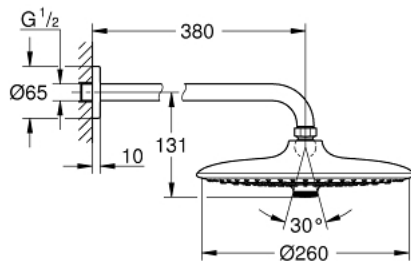

26 459 000 **EUPHORIA 260 HEAD SHOWER SET 380 MM, 3 SPRAYS**

PRODUCT DESCRIPTION

- Tyc: Chrome
- consisting of:
 - head shower Euphoria 260 (26 457)
 - spray patterns: Rain, SmartRain, Jet
 - maximum flow rate (at 3 bar): 7.5 l/min
 - shower arm Rainshower 380 mm (28 361)
- GROHE EcoJoy - Less water, perfect flow
- GROHE DreamSpray - perfect spray pattern
- GROHE LongLife finish
- GROHE SpeedClean - effortless limescale removal
- Inner WaterGuide - inner insulation for surface protection
- suitable for instantaneous heater

26 459 000 **EUPHORIA 260 HEAD SHOWER SET 380 MM, 3 SPRAYS**

SPARE PARTS

- 1: Escutcheon (Spare part-nr. 11741000)
- 2: Fibre seal \varnothing 18,5 x \varnothing 12 x 2 (Spare part-nr. 0138900M)
- 3: Dirt strainer (Spare part-nr. 48007000)