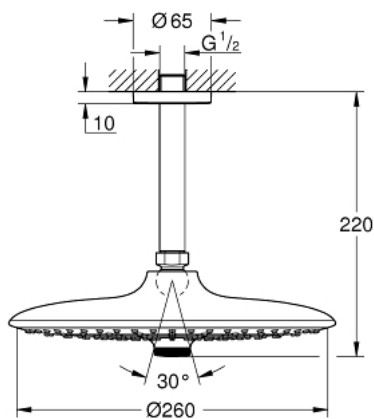

## 26 460 000 EUPHORIA 260 HEAD SHOWER SET CEILING 142 MM, 3 SPRAYS

### PRODUCT DESCRIPTION

- Colour: chrome
- consisting of:
  - head shower Euphoria 260 (26 455)
  - spray patterns: Rain, SmartRain, Jet
  - with flow restrictor
  - maximum flow rate (at 3 bar): 12.5 l/min
- Rainshower shower arm ceiling 142 mm (28 724)
- GROHE DreamSpray - perfect spray pattern
- GROHE LongLife finish
- GROHE SpeedClean - effortless limescale removal
- Inner WaterGuide - inner insulation for surface protection
- suitable for instantaneous heater

26 460 000 **EUPHORIA 260 HEAD SHOWER SET CEILING 142 MM, 3 SPRAYS**

**SPARE PARTS**

- 1: Escutcheon (Spare part-nr. 11741000)
- 2: Fibre seal dia.  $\varnothing$  18,5 x  $\varnothing$  12 x 2 (Spare part-nr. 0138900M)
- 3: Dirt strainer (Spare part-nr. 48007000)