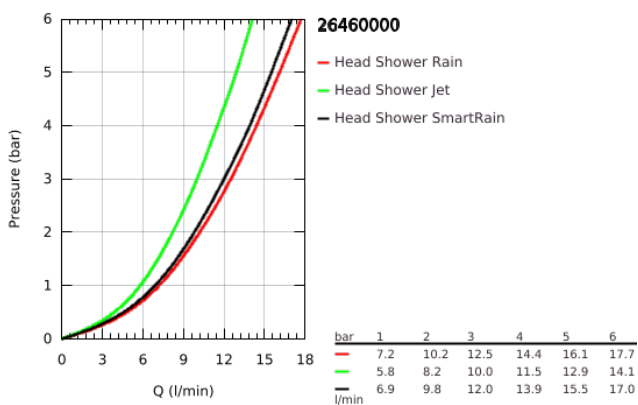

## 26 460 000 EUPHORIA 260 HEAD SHOWER SET CEILING 142 MM, 3 SPRAYS

### PRODUCT DESCRIPTION

- Colour: chrome
- consisting of:
  - head shower Euphoria 260 (26 455)
  - spray patterns: Rain, SmartRain, Jet
  - with flow restrictor
  - maximum flow rate (at 3 bar): 12.5 l/min
- Rainshower shower arm ceiling 142 mm (28 724)
- GROHE DreamSpray - perfect spray pattern
- GROHE LongLife finish
- GROHE SpeedClean - effortless limescale removal
- Inner WaterGuide - inner insulation for surface protection
- suitable for instantaneous heater