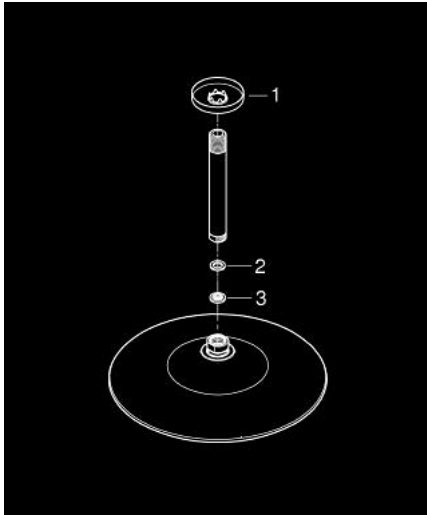

## 26 460 000 EUPHORIA 260 HEAD SHOWER SET CEILING 142 MM, 3 SPRAYS

### PRODUCT DESCRIPTION

- Colour: chrome
- consisting of:
  - head shower Euphoria 260 (26 455)
  - spray patterns: Rain, SmartRain, Jet
  - with flow restrictor
  - maximum flow rate (at 3 bar): 12.5 l/min
- Rainshower shower arm ceiling 142 mm (28 724)
- GROHE DreamSpray - perfect spray pattern
- GROHE LongLife finish
- GROHE SpeedClean - effortless limescale removal
- Inner WaterGuide - inner insulation for surface protection
- suitable for instantaneous heater

26 460 000 **EUPHORIA 260 HEAD SHOWER SET CEILING 142 MM, 3 SPRAYS**

**SPARE PARTS**

- 1: Escutcheon (Spare part-nr. 11741000)
- 2: Fibre seal dia.  $\varnothing$  18,5 x  $\varnothing$  12 x 2 (Spare part-nr. 0138900M)
- 3: Dirt strainer (Spare part-nr. 48007000)