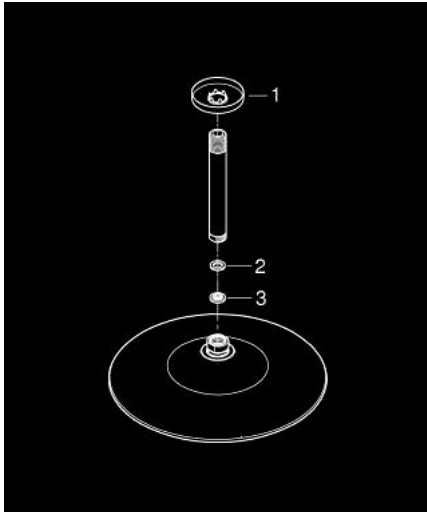

## 26 460 000 EUPHORIA 260 HEAD SHOWER SET CEILING 142 MM, 3 SPRAYS

### PRODUCT DESCRIPTION

- Tyc: Chrome
- consisting of:
  - head shower Euphoria 260 (26 455)
  - spray patterns: Rain, SmartRain, Jet
  - with flow restrictor
  - maximum flow rate (at 3 bar): 12.5 l/min
- Rainshower shower arm ceiling 142 mm (28 724)
- GROHE DreamSpray - perfect spray pattern
- GROHE LongLife finish
- GROHE SpeedClean - effortless limescale removal
- Inner WaterGuide - inner insulation for surface protection
- suitable for instantaneous heater

26 460 000 **EUPHORIA 260 HEAD SHOWER SET CEILING 142 MM, 3 SPRAYS**

**SPARE PARTS**

- 1: Escutcheon (Spare part-nr. 11741000)
- 2: Fibre seal  $\varnothing$  18,5 x  $\varnothing$  12 x 2 (Spare part-nr. 0138900M)
- 3: Dirt strainer (Spare part-nr. 48007000)