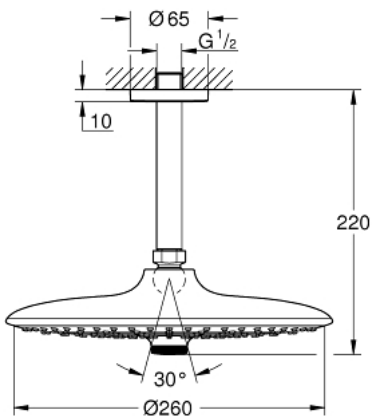

## 26 460 000 EUPHORIA 260 HEAD SHOWER SET CEILING 142 MM, 3 SPRAYS

### PRODUCT DESCRIPTION

- Tyc: Chrome
- consisting of:
  - head shower Euphoria 260 (26 455)
  - spray patterns: Rain, SmartRain, Jet
  - with flow restrictor
  - maximum flow rate (at 3 bar): 12.5 l/min
- Rainshower shower arm ceiling 142 mm (28 724)
- GROHE DreamSpray - perfect spray pattern
- GROHE LongLife finish
- GROHE SpeedClean - effortless limescale removal
- Inner WaterGuide - inner insulation for surface protection
- suitable for instantaneous heater

26 460 000 **EUPHORIA 260 HEAD SHOWER SET CEILING 142 MM, 3 SPRAYS**

**SPARE PARTS**

- 1: Escutcheon (Spare part-nr. 11741000)
- 2: Fibre seal  $\varnothing$  18,5 x  $\varnothing$  12 x 2 (Spare part-nr. 0138900M)
- 3: Dirt strainer (Spare part-nr. 48007000)