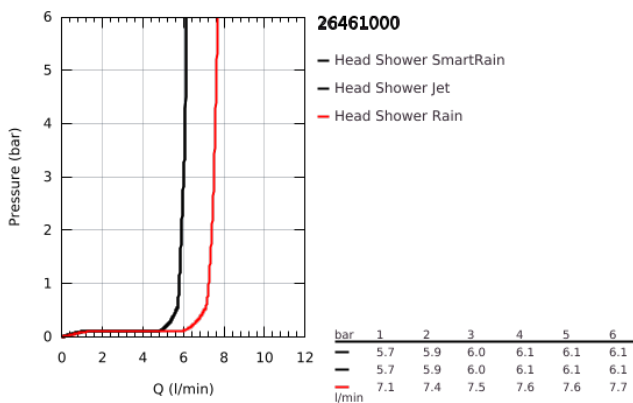

26 461 000 **EUPHORIA 260 HEAD SHOWER SET CEILING 142 MM, 3 SPRAYS**

PRODUCT DESCRIPTION

- Colour: chrome
- consisting of:
 - head shower Euphoria 260 (26 457)
 - spray patterns: Rain, SmartRain, Jet
 - maximum flow rate (at 3 bar): 7.5 l/min
 - Rainshower shower arm ceiling 142 mm (28 724)
- GROHE EcoJoy - less water, perfect flow
- GROHE DreamSpray - perfect spray pattern
- GROHE LongLife finish
- GROHE SpeedClean - effortless limescale removal
- Inner WaterGuide - inner insulation for surface protection
- suitable for instantaneous heater

26 461 000 **EUPHORIA 260 HEAD SHOWER SET CEILING 142 MM, 3 SPRAYS**

SPARE PARTS

- 1: Escutcheon (Spare part-nr. 11741000)
- 2: Fibre seal dia. \varnothing 18,5 x \varnothing 12 x 2 (Spare part-nr. 0138900M)
- 3: Dirt strainer (Spare part-nr. 48007000)