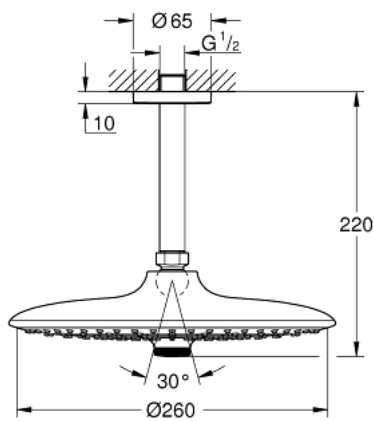

26 461 000 **EUPHORIA 260 HEAD SHOWER SET CEILING 142 MM, 3 SPRAYS**

PRODUCT DESCRIPTION

- Colour: chrome
- consisting of:
 - head shower Euphoria 260 (26 457)
 - spray patterns: Rain, SmartRain, Jet
 - maximum flow rate (at 3 bar): 7.5 l/min
 - Rainshower shower arm ceiling 142 mm (28 724)
- GROHE EcoJoy - less water, perfect flow
- GROHE DreamSpray - perfect spray pattern
- GROHE LongLife finish
- GROHE SpeedClean - effortless limescale removal
- Inner WaterGuide - inner insulation for surface protection
- suitable for instantaneous heater

26 461 000 **EUPHORIA 260 HEAD SHOWER SET CEILING 142 MM, 3 SPRAYS**

SPARE PARTS

- 1: Escutcheon (Spare part-nr. 11741000)
- 2: Fibre seal dia. \varnothing 18,5 x \varnothing 12 x 2 (Spare part-nr. 0138900M)
- 3: Dirt strainer (Spare part-nr. 48007000)