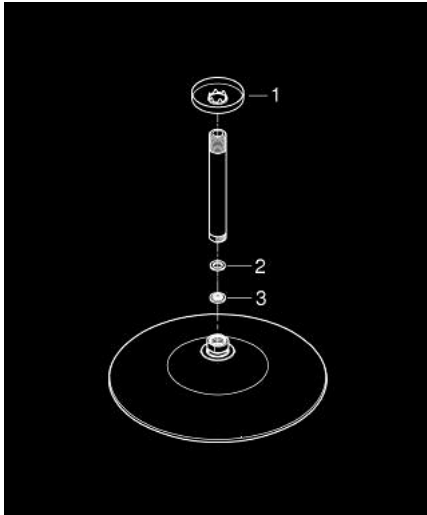

26 461 000 **EUPHORIA 260 HEAD SHOWER SET CEILING 142 MM, 3 SPRAYS**

PRODUCT DESCRIPTION

- Colour: chrome
- consisting of:
 - head shower Euphoria 260 (26 457)
 - spray patterns: Rain, SmartRain, Jet
 - maximum flow rate (at 3 bar): 7.5 l/min
 - Rainshower shower arm ceiling 142 mm (28 724)
- GROHE EcoJoy - less water, perfect flow
- GROHE DreamSpray - perfect spray pattern
- GROHE LongLife finish
- GROHE SpeedClean - effortless limescale removal
- Inner WaterGuide - inner insulation for surface protection
- suitable for instantaneous heater

26 461 000 **EUPHORIA 260 HEAD SHOWER SET CEILING 142 MM, 3 SPRAYS**

SPARE PARTS

- 1: Escutcheon (Spare part-nr. 11741000)
- 2: Fibre seal dia. \varnothing 18,5 x \varnothing 12 x 2 (Spare part-nr. 0138900M)
- 3: Dirt strainer (Spare part-nr. 48007000)