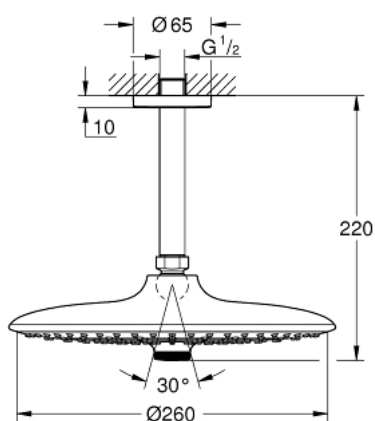

26 461 000 EUPHORIA 260 HEAD SHOWER SET CEILING 142 MM, 3 SPRAYS

PRODUCT DESCRIPTION

- Tyc: Chrome
- consisting of:
 - head shower Euphoria 260 (26 457)
 - spray patterns: Rain, SmartRain, Jet
 - maximum flow rate (at 3 bar): 7.5 l/min
 - Rainshower shower arm ceiling 142 mm (28 724)
- GROHE EcoJoy - Less water, perfect flow
- GROHE DreamSpray - perfect spray pattern
- GROHE LongLife finish
- GROHE SpeedClean - effortless limescale removal
- Inner WaterGuide - inner insulation for surface protection
- suitable for instantaneous heater

26 461 000 **EUPHORIA 260 HEAD SHOWER SET CEILING 142 MM, 3 SPRAYS**

SPARE PARTS

- 1: Escutcheon (Spare part-nr. 11741000)
- 2: Fibre seal Ø 18,5 x Ø 12 x 2 (Spare part-nr. 0138900M)
- 3: Dirt strainer (Spare part-nr. 48007000)