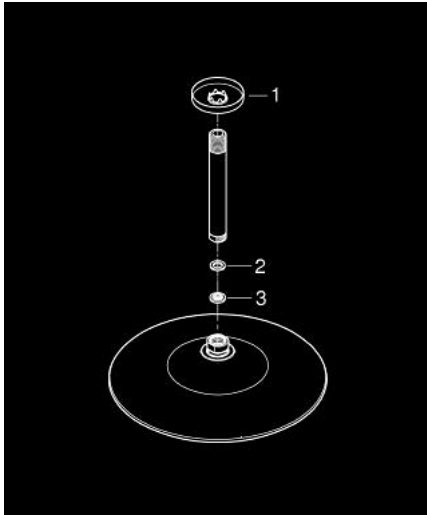

26 461 000 EUPHORIA 260 HEAD SHOWER SET CEILING 142 MM, 3 SPRAYS

PRODUCT DESCRIPTION

- Tyc: Chrome
- consisting of:
 - head shower Euphoria 260 (26 457)
 - spray patterns: Rain, SmartRain, Jet
 - maximum flow rate (at 3 bar): 7.5 l/min
 - Rainshower shower arm ceiling 142 mm (28 724)
- GROHE EcoJoy - Less water, perfect flow
- GROHE DreamSpray - perfect spray pattern
- GROHE LongLife finish
- GROHE SpeedClean - effortless limescale removal
- Inner WaterGuide - inner insulation for surface protection
- suitable for instantaneous heater

26 461 000 **EUPHORIA 260 HEAD SHOWER SET CEILING 142 MM, 3 SPRAYS**

SPARE PARTS

- 1: Escutcheon (Spare part-nr. 11741000)
- 2: Fibre seal Ø 18,5 x Ø 12 x 2 (Spare part-nr. 0138900M)
- 3: Dirt strainer (Spare part-nr. 48007000)