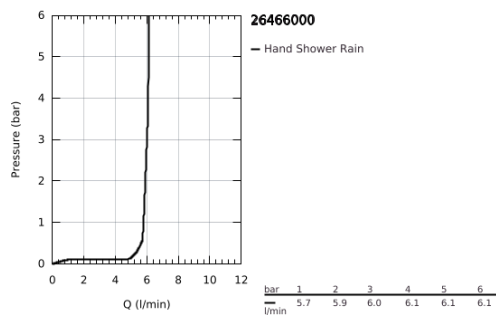

## 26 466 000 EUPHORIA COSMOPOLITAN STICK HAND SHOWER 1 SPRAY

### PRODUCT DESCRIPTION

- Colour: chrome
- spray pattern: Standard spray
- maximum flow rate (at 3 bar): 6 l/min
- GROHE EcoJoy - less water, perfect flow
- GROHE LongLife finish
- GROHE SpeedClean - effortless limescale removal
- Inner WaterGuide - inner insulation for surface protection
- universal mounting system, fitting all standard shower hoses
- suitable for instantaneous heater
- min. recommended pressure 1.0 bar