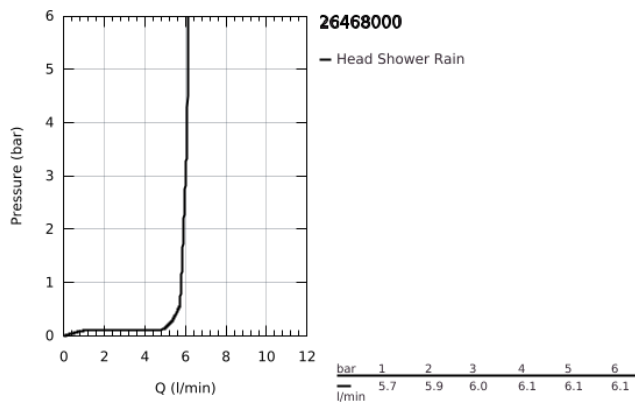

26 468 000 EUPHORIA CUBE 150 HEAD SHOWER 1 SPRAY

PRODUCT DESCRIPTION

- Colour: chrome
- spray pattern: Rain
- maximum flow rate (at 3 bar): 6 l/min
- 152 x 152 mm
- with ball joint, rotation angle $\pm 12^\circ$
- connection thread 1/2"
- GROHE EcoJoy - extra efficient water usage, perfect flow
- GROHE DreamSpray - perfect spray pattern
- GROHE LongLife finish
- GROHE SpeedClean - effortless limescale removal
- Inner WaterGuide - inner insulation for surface protection
- suitable for instantaneous heater

26 468 000 **EUPHORIA CUBE 150 HEAD SHOWER 1 SPRAY**

SPARE PARTS

1: Fibre seal dia. \varnothing 18,5 x \varnothing 12 x 2 (Spare part-nr. 0138900M)

2: Dirt strainer (Spare part-nr. 0676800M)