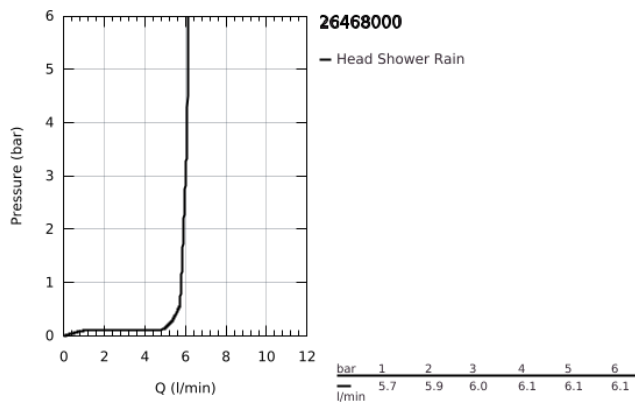

## 26 468 000 EUPHORIA CUBE 150 HEAD SHOWER 1 SPRAY

### PRODUCT DESCRIPTION

- Colour: chrome
- spray pattern: Rain
- maximum flow rate (at 3 bar): 6 l/min
- 152 x 152 mm
- with ball joint, rotation angle  $\pm 12^\circ$
- connection thread 1/2"
- GROHE DreamSpray - perfect spray pattern
- GROHE LongLife finish
- GROHE SpeedClean - effortless limescale removal
- Inner WaterGuide - inner insulation for surface protection
- suitable for instantaneous heater

26 468 000 **EUPHORIA CUBE 150 HEAD SHOWER 1 SPRAY**

**SPARE PARTS**

1: Fibre seal dia.  $\varnothing$  18,5 x  $\varnothing$  12 x 2 (Spare part-nr. 0138900M)

2: Dirt strainer (Spare part-nr. 0676800M)