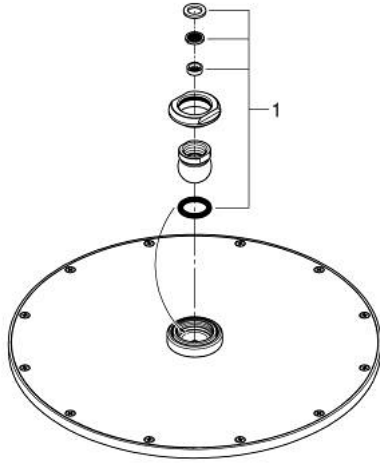

26 472 000 RAINSHOWER COSMOPOLITAN 310 HEAD SHOWER 1 SPRAY

PRODUCT DESCRIPTION

- Colour: chrome
- spray pattern: Rain
- maximum flow rate (at 3 bar): 5.5 l/min
- Ø 310 mm
- material: metal
- ball joint with turning angle $20^\circ \pm 20^\circ$
- connection thread 1/2"
- GROHE EcoJoy - less water, perfect flow
- GROHE DreamSpray - perfect spray pattern
- GROHE LongLife finish
- GROHE SpeedClean - effortless limescale removal
- suitable for instantaneous heater

26 472 000 **RAINSHOWER COSMOPOLITAN 310 HEAD SHOWER 1 SPRAY**

SPARE PARTS

1: Spare part set (Spare part-nr. 48185000)