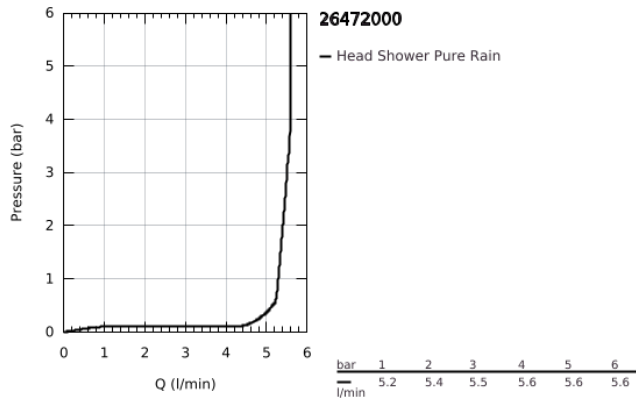

26 472 000 RAINSHOWER COSMOPOLITAN 310 HEAD SHOWER 1 SPRAY

PRODUCT DESCRIPTION

- Colour: chrome
- spray pattern: Rain
- maximum flow rate (at 3 bar): 5.5 l/min
- Ø 310 mm
- material: metal
- ball joint with turning angle $20^\circ \pm 20^\circ$
- connection thread 1/2"
- GROHE EcoJoy - less water, perfect flow
- GROHE DreamSpray - perfect spray pattern
- GROHE LongLife finish
- GROHE SpeedClean - effortless limescale removal
- suitable for instantaneous heater

26 472 000 **RAINSHOWER COSMOPOLITAN 310 HEAD SHOWER 1 SPRAY**

SPARE PARTS

1: Spare part set (Spare part-nr. 48185000)