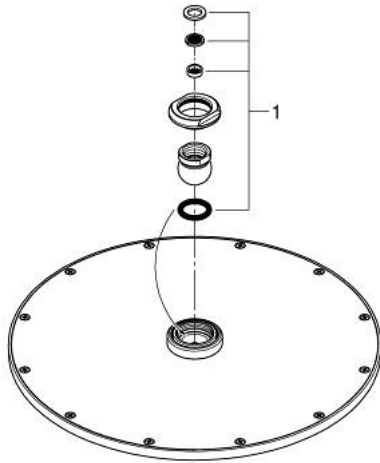

26 472 000 RAINSHOWER COSMOPOLITAN 310 HEAD SHOWER 1 SPRAY

PRODUCT DESCRIPTION

- Tyc: Chrome
- spray pattern: Rain
- maximum flow rate (at 3 bar): 5.5 l/min
- Ø 310 mm
- material: metal
- ball joint with turning angle $20^{\circ} \pm 20^{\circ}$
- connection thread 1/2"
- GROHE EcoJoy - Less water, perfect flow
- GROHE DreamSpray - perfect spray pattern
- GROHE LongLife finish
- GROHE SpeedClean - effortless limescale removal
- suitable for instantaneous heater

26 472 000 **RAINSHOWER COSMOPOLITAN 310 HEAD SHOWER 1 SPRAY**

SPARE PARTS

1: Spare part set (Spare part-nr. 48185000)