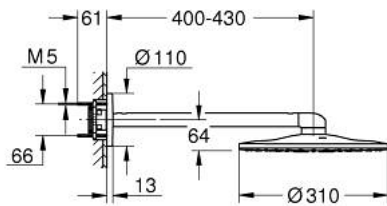

26 475 000 RAINSHOWER SMARTACTIVE 310 HEAD SHOWER SET 430 MM, 2 SPRAYS

PRODUCT DESCRIPTION

- Colour: chrome
- consisting of:
 - head shower Rainshower SmartActive 310
 - spray patterns: GROHE PureRain, ActiveRain
 - horizontal 430 mm shower arm
 - GROHE DreamSpray - perfect spray pattern
 - GROHE LongLife finish
 - GROHE SpeedClean - effortless limescale removal
 - Inner WaterGuide - inner insulation for surface protection
- requires rough-in set 26 483 or 26 484 - to be ordered separately