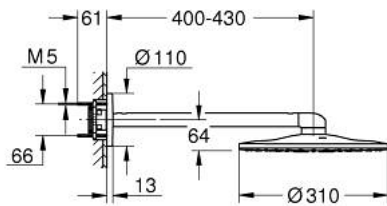

26 475 000 RAINSHOWER SMARTACTIVE 310 HEAD SHOWER SET 430 MM, 2 SPRAYS

PRODUCT DESCRIPTION

- Tyc: Chrome
- consisting of:
 - head shower Rainshower SmartActive 310
 - spray patterns: GROHE PureRain, ActiveRain
 - horizontal 430 mm shower arm
 - GROHE DreamSpray - perfect spray pattern
 - GROHE LongLife finish
 - GROHE SpeedClean - effortless limescale removal
 - Inner WaterGuide - inner insulation for surface protection
- requires rough-in set 26 483 or 26 484 - to be ordered separately