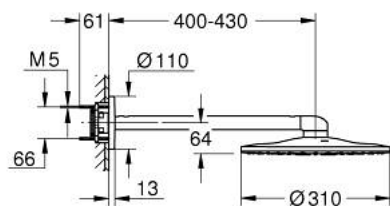

26 475 A00 RAINSHOWER SMARTACTIVE 310 HEAD SHOWER SET 430 MM, 2 SPRAYS

PRODUCT DESCRIPTION

- Colour: hard graphite
- consisting of:
 - head shower Rainshower SmartActive 310
 - spray patterns: GROHE PureRain, ActiveRain
 - horizontal 430 mm shower arm
 - GROHE DreamSpray - perfect spray pattern
 - GROHE LongLife finish
 - GROHE SpeedClean - effortless limescale removal
 - Inner WaterGuide - inner insulation for surface protection
- requires rough-in set 26 483 or 26 484 - to be ordered separately