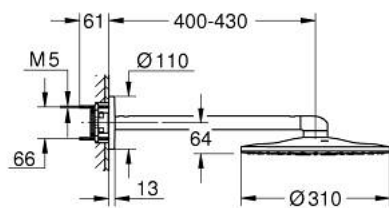

## 26 475 A00 RAINSHOWER SMARTACTIVE 310 HEAD SHOWER SET 430 MM, 2 SPRAYS

### PRODUCT DESCRIPTION

- Tyc: hard graphite
- consisting of:
  - head shower Rainshower SmartActive 310
  - spray patterns: GROHE PureRain, ActiveRain
  - horizontal 430 mm shower arm
  - GROHE DreamSpray - perfect spray pattern
  - GROHE LongLife finish
  - GROHE SpeedClean - effortless limescale removal
  - Inner WaterGuide - inner insulation for surface protection
- requires rough-in set 26 483 or 26 484 - to be ordered separately