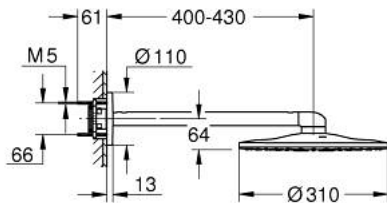

26 475 AL0 RAINSHOWER SMARTACTIVE 310 HEAD SHOWER SET 430 MM, 2 SPRAYS

PRODUCT DESCRIPTION

- Tyc: brushed hard graphite
- consisting of:
 - head shower Rainshower SmartActive 310
 - spray patterns: GROHE PureRain, ActiveRain
 - horizontal 430 mm shower arm
 - GROHE DreamSpray - perfect spray pattern
 - GROHE LongLife finish
 - GROHE SpeedClean - effortless limescale removal
 - Inner WaterGuide - inner insulation for surface protection
- requires rough-in set 26 483 or 26 484 - to be ordered separately