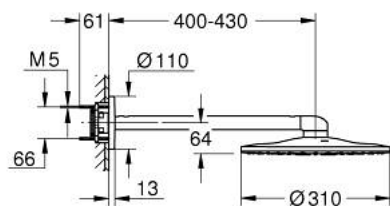

## 26 475 DA0 RAINSHOWER SMARTACTIVE 310 HEAD SHOWER SET 430 MM, 2 SPRAYS

### PRODUCT DESCRIPTION

- Colour: warm sunset
- consisting of:
  - head shower Rainshower SmartActive 310
  - spray patterns: GROHE PureRain, ActiveRain
  - horizontal 430 mm shower arm
  - GROHE DreamSpray - perfect spray pattern
  - GROHE LongLife finish
  - GROHE SpeedClean - effortless limescale removal
  - Inner WaterGuide - inner insulation for surface protection
- requires rough-in set 26 483 or 26 484 - to be ordered separately