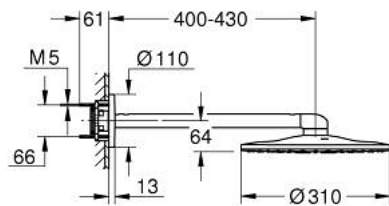

## 26 475 DA0 RAINSHOWER SMARTACTIVE 310 HEAD SHOWER SET 430 MM, 2 SPRAYS

### PRODUCT DESCRIPTION

- Tyc: warm sunset
- consisting of:
  - head shower Rainshower SmartActive 310
  - spray patterns: GROHE PureRain, ActiveRain
  - horizontal 430 mm shower arm
  - GROHE DreamSpray - perfect spray pattern
  - GROHE LongLife finish
  - GROHE SpeedClean - effortless limescale removal
  - Inner WaterGuide - inner insulation for surface protection
- requires rough-in set 26 483 or 26 484 - to be ordered separately