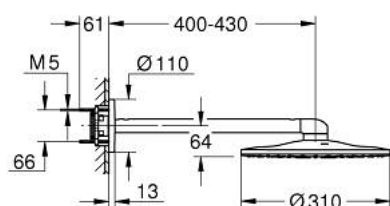

26 475 DC0 RAINSHOWER SMARTACTIVE 310 HEAD SHOWER SET 430 MM, 2 SPRAYS

PRODUCT DESCRIPTION

- Tyc: supersteel
- consisting of:
 - head shower Rainshower SmartActive 310
 - spray patterns: GROHE PureRain, ActiveRain
 - horizontal 430 mm shower arm
 - GROHE DreamSpray - perfect spray pattern
 - GROHE LongLife finish
 - GROHE SpeedClean - effortless limescale removal
 - Inner WaterGuide - inner insulation for surface protection
- requires rough-in set 26 483 or 26 484 - to be ordered separately