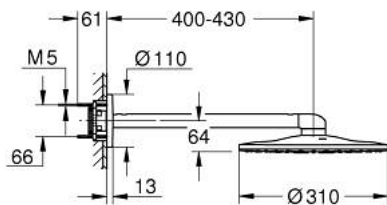

26 475 DL0 RAINSHOWER SMARTACTIVE 310 HEAD SHOWER SET 430 MM, 2 SPRAYS

PRODUCT DESCRIPTION

- Colour: brushed warm sunset
- consisting of:
 - head shower Rainshower SmartActive 310
 - spray patterns: GROHE PureRain, ActiveRain
 - horizontal 430 mm shower arm
 - GROHE DreamSpray - perfect spray pattern
 - GROHE LongLife finish
 - GROHE SpeedClean - effortless limescale removal
 - Inner WaterGuide - inner insulation for surface protection
- requires rough-in set 26 483 or 26 484 - to be ordered separately