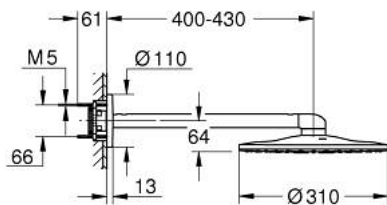

26 475 DL0 RAINSHOWER SMARTACTIVE 310 HEAD SHOWER SET 430 MM, 2 SPRAYS

PRODUCT DESCRIPTION

- Tyc: brushed warm sunset
- consisting of:
 - head shower Rainshower SmartActive 310
 - spray patterns: GROHE PureRain, ActiveRain
 - horizontal 430 mm shower arm
 - GROHE DreamSpray - perfect spray pattern
 - GROHE LongLife finish
 - GROHE SpeedClean - effortless limescale removal
 - Inner WaterGuide - inner insulation for surface protection
- requires rough-in set 26 483 or 26 484 - to be ordered separately