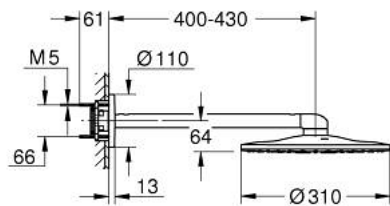

26 475 GL0 RAINSHOWER SMARTACTIVE 310 HEAD SHOWER SET 430 MM, 2 SPRAYS

PRODUCT DESCRIPTION

- Colour: cool sunrise
- consisting of:
 - head shower Rainshower SmartActive 310
 - spray patterns: GROHE PureRain, ActiveRain
 - horizontal 430 mm shower arm
 - GROHE DreamSpray - perfect spray pattern
 - GROHE LongLife finish
 - GROHE SpeedClean - effortless limescale removal
 - Inner WaterGuide - inner insulation for surface protection
- requires rough-in set 26 483 or 26 484 - to be ordered separately