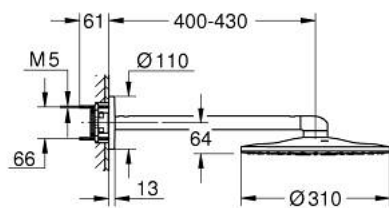

## 26 475 GL0 RAINSHOWER SMARTACTIVE 310 HEAD SHOWER SET 430 MM, 2 SPRAYS

### PRODUCT DESCRIPTION

- Tyc: cool sunrise
- consisting of:
  - head shower Rainshower SmartActive 310
  - spray patterns: GROHE PureRain, ActiveRain
  - horizontal 430 mm shower arm
  - GROHE DreamSpray - perfect spray pattern
  - GROHE LongLife finish
  - GROHE SpeedClean - effortless limescale removal
  - Inner WaterGuide - inner insulation for surface protection
- requires rough-in set 26 483 or 26 484 - to be ordered separately