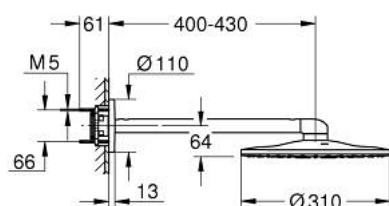

26 475 GN0 RAINSHOWER SMARTACTIVE 310 HEAD SHOWER SET 430 MM, 2 SPRAYS

PRODUCT DESCRIPTION

- Tyc: brushed cool sunrise
- consisting of:
 - head shower Rainshower SmartActive 310
 - spray patterns: GROHE PureRain, ActiveRain
 - horizontal 430 mm shower arm
 - GROHE DreamSpray - perfect spray pattern
 - GROHE LongLife finish
 - GROHE SpeedClean - effortless limescale removal
 - Inner WaterGuide - inner insulation for surface protection
- requires rough-in set 26 483 or 26 484 - to be ordered separately