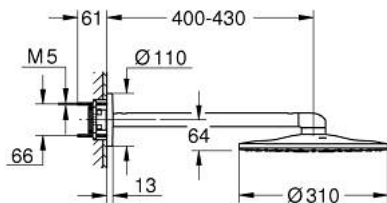

26 475 LS0 RAINSHOWER SMARTACTIVE 310 HEAD SHOWER SET 430 MM, 2 SPRAYS

PRODUCT DESCRIPTION

- Colour: moon white
- consisting of:
 - head shower Rainshower SmartActive 310, spray plate moon white
 - spray patterns: GROHE PureRain, ActiveRain
 - horizontal 430 mm shower arm
 - GROHE DreamSpray - perfect spray pattern
 - GROHE LongLife finish
 - GROHE SpeedClean - effortless limescale removal
 - Inner WaterGuide - inner insulation for surface protection
- requires rough-in set 26 483 or 26 484 - to be ordered separately