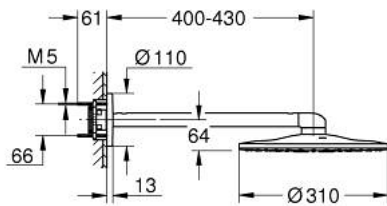

## 26 475 LS0 RAINSHOWER SMARTACTIVE 310 HEAD SHOWER SET 430 MM, 2 SPRAYS

### PRODUCT DESCRIPTION

- Tyc: moon white
- consisting of:
  - head shower Rainshower SmartActive 310, spray plate moon white
  - spray patterns: GROHE PureRain, ActiveRain
  - horizontal 430 mm shower arm
  - GROHE DreamSpray - perfect spray pattern
  - GROHE LongLife finish
  - GROHE SpeedClean - effortless limescale removal
  - Inner WaterGuide - inner insulation for surface protection
- requires rough-in set 26 483 or 26 484 - to be ordered separately