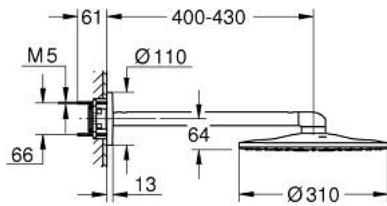

## 26 475 MG0 RAINSHOWER SMARTACTIVE 310 HEAD SHOWER SET 430 MM, 2 SPRAYS

### PRODUCT DESCRIPTION

- Tyc: satin graphite
- consisting of:
  - head shower Rainshower SmartActive 310
  - spray patterns: GROHE PureRain, ActiveRain
  - horizontal 430 mm shower arm
  - GROHE DreamSpray - perfect spray pattern
  - GROHE LongLife finish
  - GROHE SpeedClean - effortless limescale removal
  - Inner WaterGuide - inner insulation for surface protection
- requires rough-in set 26 483 or 26 484 - to be ordered separately