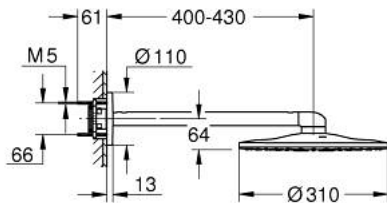

26 475 MS0 RAINSHOWER SMARTACTIVE 310 HEAD SHOWER SET 430 MM, 2 SPRAYS

PRODUCT DESCRIPTION

- Tyc: satin steel
- consisting of:
 - head shower Rainshower SmartActive 310
 - spray patterns: GROHE PureRain, ActiveRain
 - horizontal 430 mm shower arm
 - GROHE DreamSpray - perfect spray pattern
 - GROHE LongLife finish
 - GROHE SpeedClean - effortless limescale removal
 - Inner WaterGuide - inner insulation for surface protection
- requires rough-in set 26 483 or 26 484 - to be ordered separately