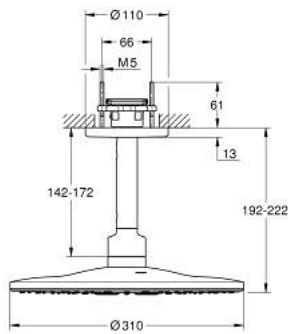

26 477 A00 RAINSHOWER SMARTACTIVE 310 HEAD SHOWER SET CEILING 142 MM, 2 SPRAYS

PRODUCT DESCRIPTION

- Colour: hard graphite
- consisting of:
 - head shower Rainshower SmartActive 310
 - spray patterns: GROHE PureRain, ActiveRain
 - 142 mm ceiling shower arm
- GROHE DreamSpray - perfect spray pattern
- GROHE LongLife finish
- GROHE SpeedClean - effortless limescale removal
- Inner WaterGuide - inner insulation for surface protection
- requires rough-in set 26 483 or 26 484 - to be ordered separately