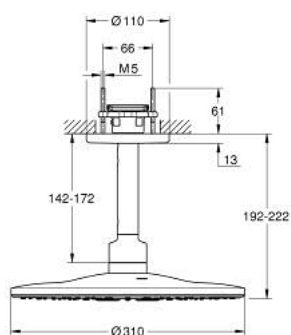

26 477 A00 RAINSHOWER SMARTACTIVE 310 HEAD SHOWER SET CEILING 142 MM, 2 SPRAYS

PRODUCT DESCRIPTION

- Tyc: hard graphite
- consisting of:
 - head shower Rainshower SmartActive 310
 - spray patterns: GROHE PureRain, ActiveRain
 - 142 mm ceiling shower arm
- GROHE DreamSpray - perfect spray pattern
- GROHE LongLife finish
- GROHE SpeedClean - effortless limescale removal
- Inner WaterGuide - inner insulation for surface protection
- requires rough-in set 26 483 or 26 484 - to be ordered separately