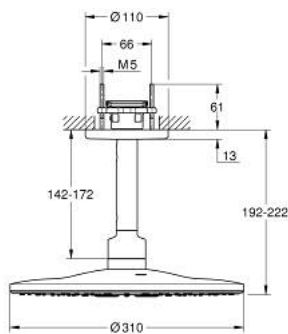

## 26 477 DA0 RAINSHOWER SMARTACTIVE 310 HEAD SHOWER SET CEILING 142 MM, 2 SPRAYS

### PRODUCT DESCRIPTION

- Colour: warm sunset
- consisting of:
  - head shower Rainshower SmartActive 310
  - spray patterns: GROHE PureRain, ActiveRain
  - 142 mm ceiling shower arm
- GROHE DreamSpray - perfect spray pattern
- GROHE LongLife finish
- GROHE SpeedClean - effortless limescale removal
- Inner WaterGuide - inner insulation for surface protection
- requires rough-in set 26 483 or 26 484 - to be ordered separately