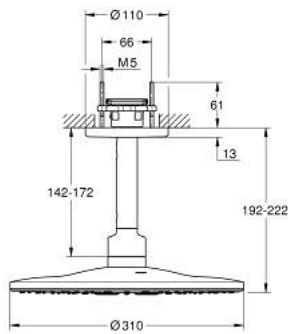

26 477 DA0 RAINSHOWER SMARTACTIVE 310 HEAD SHOWER SET CEILING 142 MM, 2 SPRAYS

PRODUCT DESCRIPTION

- Tyc: warm sunset
- consisting of:
 - head shower Rainshower SmartActive 310
 - spray patterns: GROHE PureRain, ActiveRain
 - 142 mm ceiling shower arm
- GROHE DreamSpray - perfect spray pattern
- GROHE LongLife finish
- GROHE SpeedClean - effortless limescale removal
- Inner WaterGuide - inner insulation for surface protection
- requires rough-in set 26 483 or 26 484 - to be ordered separately