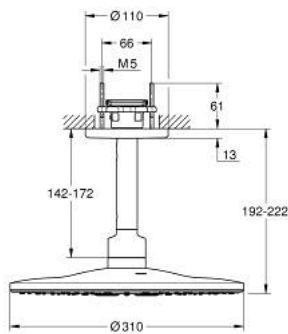

26 477 DC0 RAINSHOWER SMARTACTIVE 310 HEAD SHOWER SET CEILING 142 MM, 2 SPRAYS

PRODUCT DESCRIPTION

- Colour: supersteel
- consisting of:
 - head shower Rainshower SmartActive 310
 - spray patterns: GROHE PureRain, ActiveRain
 - 142 mm ceiling shower arm
- GROHE DreamSpray - perfect spray pattern
- GROHE LongLife finish
- GROHE SpeedClean - effortless limescale removal
- Inner WaterGuide - inner insulation for surface protection
- requires rough-in set 26 483 or 26 484 - to be ordered separately