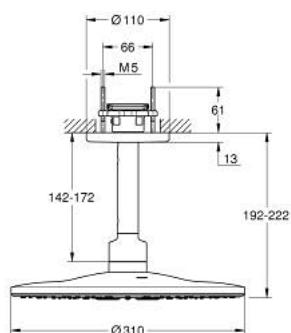

## 26 477 DL0 RAINSHOWER SMARTACTIVE 310 HEAD SHOWER SET CEILING 142 MM, 2 SPRAYS

### PRODUCT DESCRIPTION

- Tyc: brushed warm sunset
- consisting of:
  - head shower Rainshower SmartActive 310
  - spray patterns: GROHE PureRain, ActiveRain
  - 142 mm ceiling shower arm
- GROHE DreamSpray - perfect spray pattern
- GROHE LongLife finish
- GROHE SpeedClean - effortless limescale removal
- Inner WaterGuide - inner insulation for surface protection
- requires rough-in set 26 483 or 26 484 - to be ordered separately