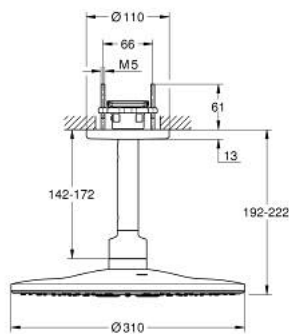

26 477 GL0 RAINSHOWER SMARTACTIVE 310 HEAD SHOWER SET CEILING 142 MM, 2 SPRAYS

PRODUCT DESCRIPTION

- Colour: cool sunrise
- consisting of:
 - head shower Rainshower SmartActive 310
 - spray patterns: GROHE PureRain, ActiveRain
 - 142 mm ceiling shower arm
- GROHE DreamSpray - perfect spray pattern
- GROHE LongLife finish
- GROHE SpeedClean - effortless limescale removal
- Inner WaterGuide - inner insulation for surface protection
- requires rough-in set 26 483 or 26 484 - to be ordered separately