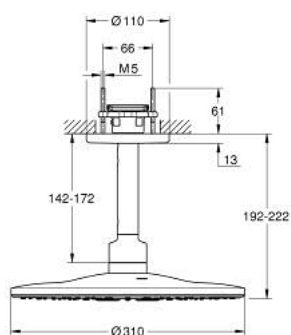

26 477 GL0 RAINSHOWER SMARTACTIVE 310 HEAD SHOWER SET CEILING 142 MM, 2 SPRAYS

PRODUCT DESCRIPTION

- Tyc: cool sunrise
- consisting of:
 - head shower Rainshower SmartActive 310
 - spray patterns: GROHE PureRain, ActiveRain
 - 142 mm ceiling shower arm
- GROHE DreamSpray - perfect spray pattern
- GROHE LongLife finish
- GROHE SpeedClean - effortless limescale removal
- Inner WaterGuide - inner insulation for surface protection
- requires rough-in set 26 483 or 26 484 - to be ordered separately