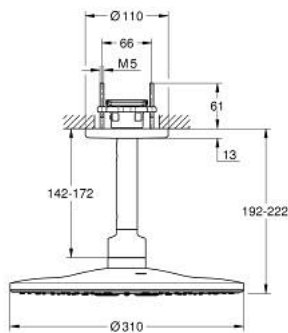

## 26 477 LS0 RAINSHOWER SMARTACTIVE 310 HEAD SHOWER SET CEILING 142 MM, 2 SPRAYS

### PRODUCT DESCRIPTION

- Colour: moon white
- consisting of:
  - head shower Rainshower SmartActive 310, spray plate moon white
  - spray patterns: GROHE PureRain, ActiveRain
- 142 mm ceiling shower arm
- GROHE DreamSpray - perfect spray pattern
- GROHE LongLife finish
- GROHE SpeedClean - effortless limescale removal
- Inner WaterGuide - inner insulation for surface protection
- requires rough-in set 26 483 or 26 484 - to be ordered separately