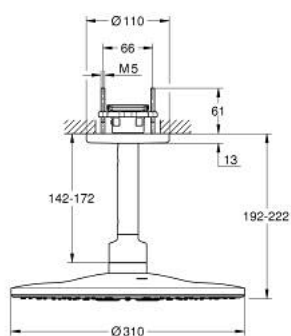

26 477 LS0 RAINSHOWER SMARTACTIVE 310 HEAD SHOWER SET CEILING 142 MM, 2 SPRAYS

PRODUCT DESCRIPTION

- Tyc: moon white
- consisting of:
 - head shower Rainshower SmartActive 310, spray plate moon white
 - spray patterns: GROHE PureRain, ActiveRain
- 142 mm ceiling shower arm
- GROHE DreamSpray - perfect spray pattern
- GROHE LongLife finish
- GROHE SpeedClean - effortless limescale removal
- Inner WaterGuide - inner insulation for surface protection
- requires rough-in set 26 483 or 26 484 - to be ordered separately