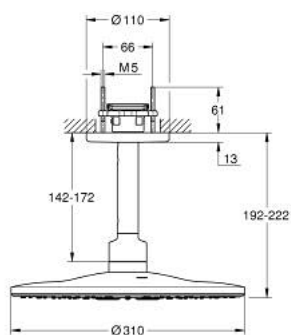

26 477 MG0 RAINSHOWER SMARTACTIVE 310 HEAD SHOWER SET CEILING 142 MM, 2 SPRAYS

PRODUCT DESCRIPTION

- Tyc: satin graphite
- consisting of:
 - head shower Rainshower SmartActive 310
 - spray patterns: GROHE PureRain, ActiveRain
 - 142 mm ceiling shower arm
- GROHE DreamSpray - perfect spray pattern
- GROHE LongLife finish
- GROHE SpeedClean - effortless limescale removal
- Inner WaterGuide - inner insulation for surface protection
- requires rough-in set 26 483 or 26 484 - to be ordered separately